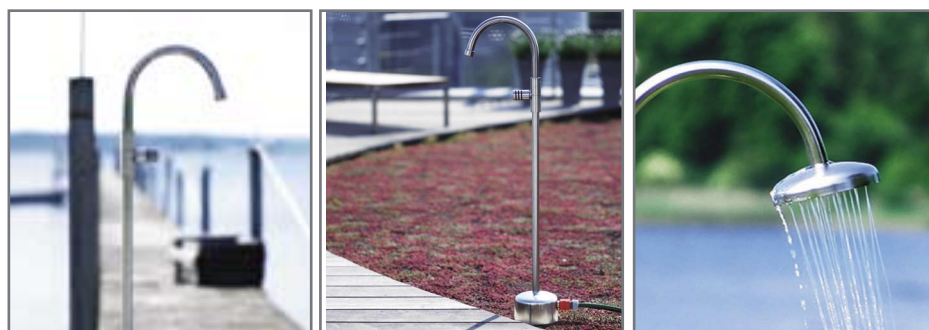

UNO Garden shower

UNO Garden tap 760