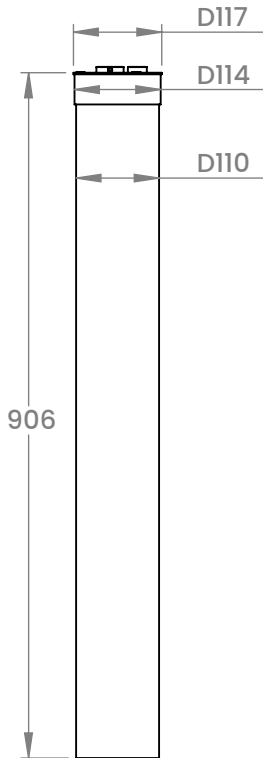

6

5

4

3

2

1

D

D

C

C

B

B

A

A

		Scale:	Comment:	Date: 16-01-2023
		1:10		Initials: BLH/RT
Description: EQI free standing water tap		Beskrivelse: EQI fritstående vandpost		Model: 4040

6

5

4

3

2

1