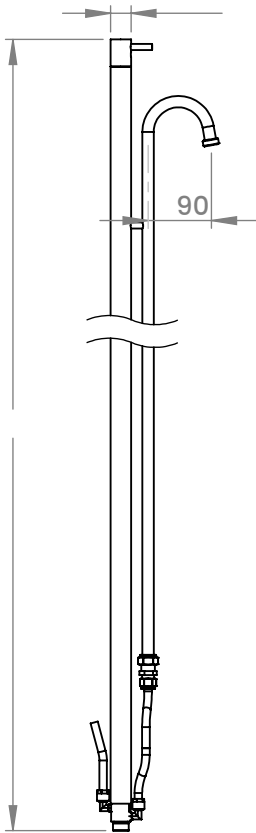

6

5

4

3

2

1

D

D

C

C

B

B

A

A

		Scale:	Comment:	Date: 16-01-2023
		1:10		Initials: BLH/RT
Description: EQI free standing water tap		Beskrivelse: EQI fritstående vandpost		Model: 4040

6

5

4

3

2

1