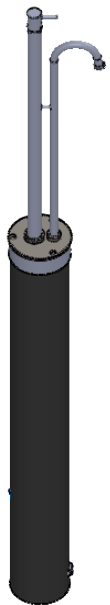

6

5

4

3

2

1

D

D

C

C

B

B

A

A

		Scale:	Comment:	Date: 16-01-2023
		1:10		Initials: BLH/RT
Description: EQI free standing water tap		Beskrivelse: EQI fritstående vandpost		Model: 4040

6

5

4

3

2

1