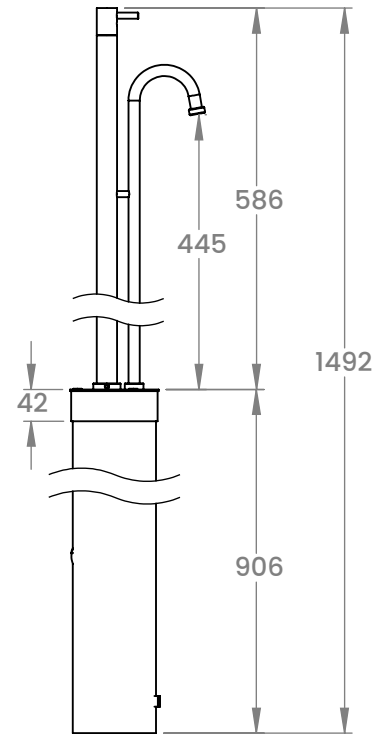

C

C

B

B

A

A

		Scale:	Comment:	Date: 16-01-2023
		1:10		Initials: BLH/RT
Description: EQI free standing water tap		Beskrivelse: EQI fritstående vandpost		Model: 4040

6

5

4

3

2

1