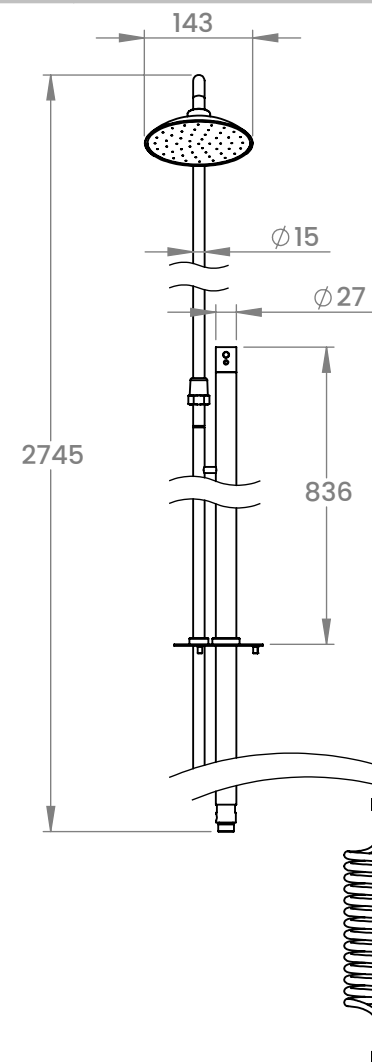

C

C

B

B

A

A

		Scale:	Comment:	Date: 16-01-2023
		1:10		Initials: BLH/RT
Description: EQI free standing outdoor shower	Beskrivelse: EQI fritstående koldtandsbruser	Model: <b>5082</b>		

6

5

4

3

2

1