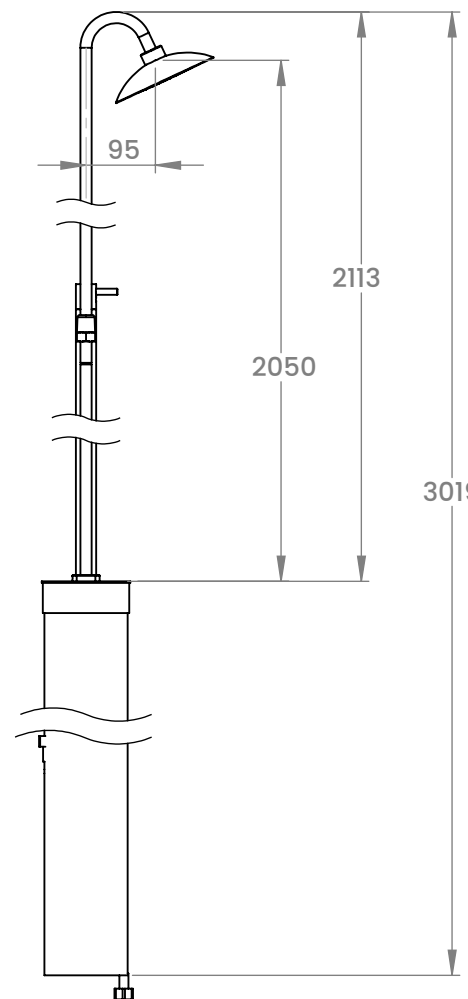

C

C

B

B

A

A

		Scale:	Comment:	Date: 16-01-2023
		1:10		Initials: BLH/RT
Description: EQI free standing outdoor shower	Beskrivelse: EQI fritstående koldtandsbruser	Model: <b>5082</b>		

6

5

4

3

2

1