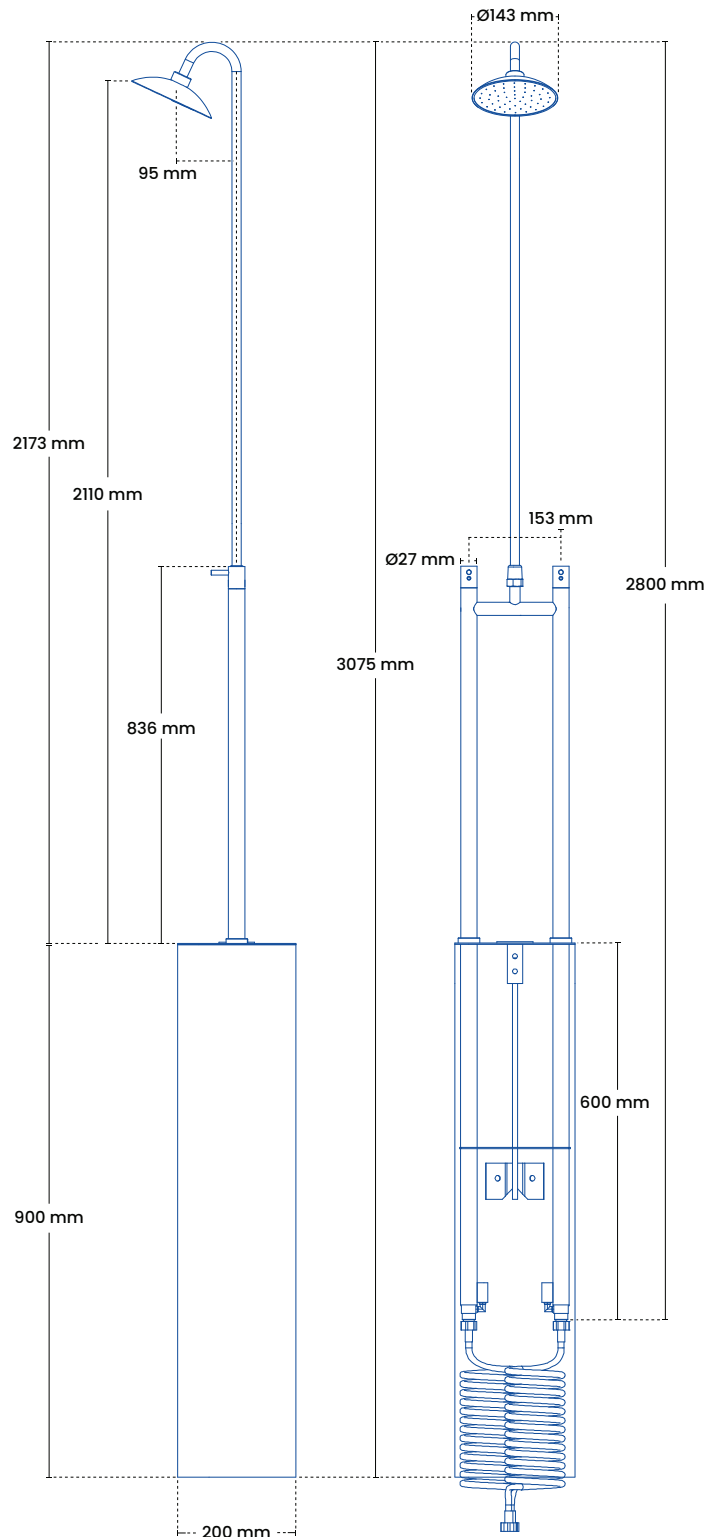

This shower is ideal if you want to avoid getting water in your hair, as the angle of the shower head allows you to stand underneath and only get water on your body.

EQI FREE STANDING OUTDOOR SHOWER

Curved showerhead

Glassblown

Specifications

Product dimensions

Shower height	2173 mm
Tap height	2110 mm
Faucet height	836 mm
Center distance	153 mm
Shower head	Ø 143 mm
Well	W 200 mm x H 900 mm
Well cover	Ø 200 mm
Valve: dept in well	600 mm (minimum)
Connection	½"
Hose connection	½"
Total height	3075 mm
Total width	200 mm

Packaging

	1. package
Dimensions H-W-D	1750 x 200 x 200 mm
Weight	14 kg
	2. package
Dimensions H-W-D	1550 x 205 x 85 mm
Weight	11,6 kg

Frostline valve

Capacity	23 l/min.
O-rings	Service set 9011

Variants

Product	VVS no.	Description
5080	743473.204	Glassblown

With well For function and warranty, there is a requirement for a frost-free water supply year-round, that the well is buried so the top is at ground level, and that the well is always dry. Below 5 degrees, hose connectors or equipment must not be installed