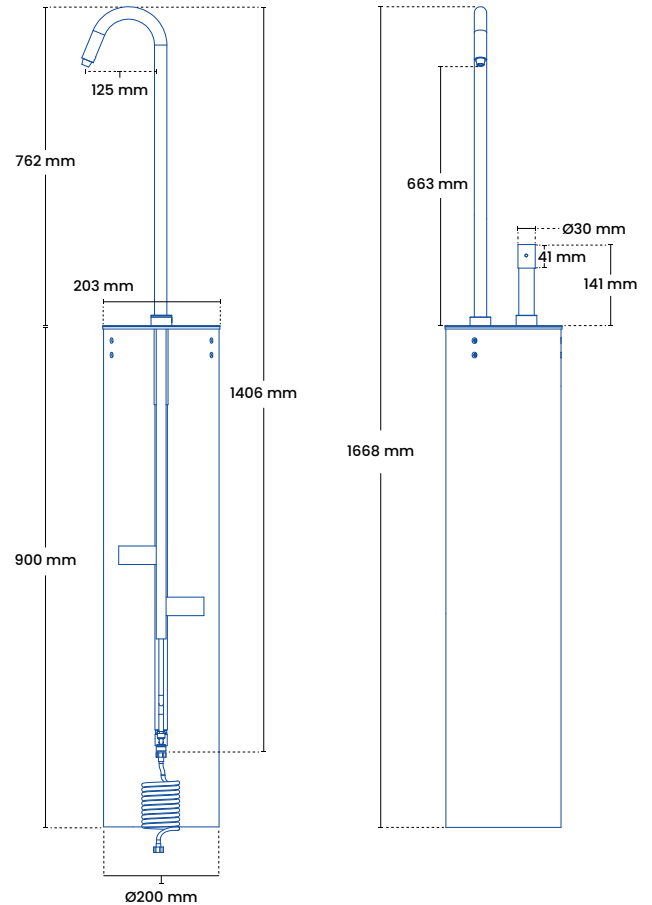

The tap is assembled by hand in Denmark and produced from solid materials which makes this water source solution perfectly suitable for public spaces.

The surface is made of stained stainless steel and with an aluminum foot operated handle. This variant has a tap height of 663 mm.

Our recommendation

It is recommended to use a supply water line of PEM pipes, 25mm or larger.

Specifications

Installation

Stand height	762 mm
Tap height	663 mm
From center to tap	125 mm
Well	Ø200 mm x 900 mm
Cover	Ø203 mm
Valve depth in well	600 mm (minimum)
Connection	½"

Product dimension

Total height	1668 mm
Total width	203 mm

Packaging

Dimension	1685 x 200 x 200 mm
Weight	9 kg

Frostline valve

Capacity	9 l/min. at 2-6 bar
O-rings	NBR - 70 shore

Models

Product	VVSno.	Description
3012	743477.304	Raw steel

Raw steel

With a well for proper functioning and warranty, there are requirements for a frost-free water supply year-round, the well should be buried so that the top is at ground level, and the well must always be dry. Below 5 degrees Celsius, hose connectors or equipment must not be installed.