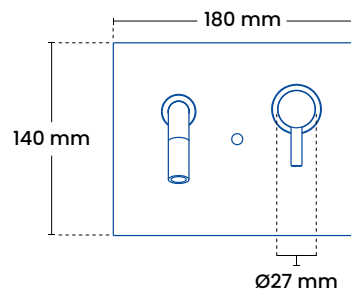

Produced in solid stainless steel and hand assembled in Denmark. Thus, you are guaranteed a frost-free solution that lasts year after year.

PRO PUBLIC WALL MOUNTED TAP VALVE

Frostline is manufactured in Denmark and today has more than 25 years of experience. We offer a wide range of frost-free outdoor products in beautiful design, high quality and with great functionality. The tap works by a self-draining mechanical valve emptying the product of water after use, so you can shower all year round. Our products do not require the use of electricity to ensure frost-freeness, and are made of stainless steel, so environmentally friendly in every way.

Important!

For the function, it is important that the pipe which is led through the wall falls 2-3 per mille towards the facade, so that the fixture can be emptied of water.

Glass blown

Specifications

Installation target

Luminaire center distance	153 mm
Back plate	W 180 mm x h 140 mm
Connection	½"

Product dimensions

Total height	140 mm
Total width	180 mm
Tappet	Ø 15 mm
Armature	Ø 27 mm

Packaging

Measure H-B-D	565 x 200 x 85 cm
Weight	2.5 kg

Frostline valve

Capacity	9 l/min. 2-6 bars
O-rings	Gasket set 9010

Models

Product	plumbing no.	Wall thickness
2016	743468.114	180 - 220 mm
2016	743468.144	300 - 340 mm
2016	743468.174	420 - 460 mm

See more variants in the price list.