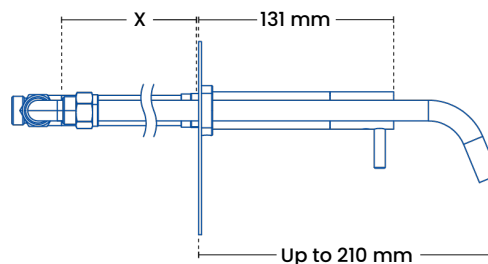

2016

PRO PUBLIC WALL MOUNTED TAP VALVE

The wall mounted tap from the PRO Public series is suitable for all public places where you need to be able to tap drinking water.

Supplied with the option of the handle as tempo stop, normal push button, classic handle or opening via key. It has an expression that makes it look like a natural part of any facade.

Important!

For the function, it is important that the pipe which is led through the wall falls 2-3 per mille towards the facade, so that the fixture can be emptied of water.

Glass blown

Specifications

Installation target

Luminaire center distance	153 mm
Back plate	W 180 mm x h 140 mm
Connection	½"

Product dimensions

Total height	140 mm
Total width	180 mm
Tappet	Ø 15 mm
Armature	Ø 27 mm

Packaging

Measure H-B-D	565 x 200 x 85 cm
Weight	2.5 kg

Frostline valve

Capacity	9 l/min. 2-6 bars
O-rings	Gasket set 9010

Models

Product	plumbing no.	Wall thickness
2016	743468.114	180 - 220 mm
2016	743468.144	300 - 340 mm
2016	743468.174	420 - 460 mm

See more variants in the price list.