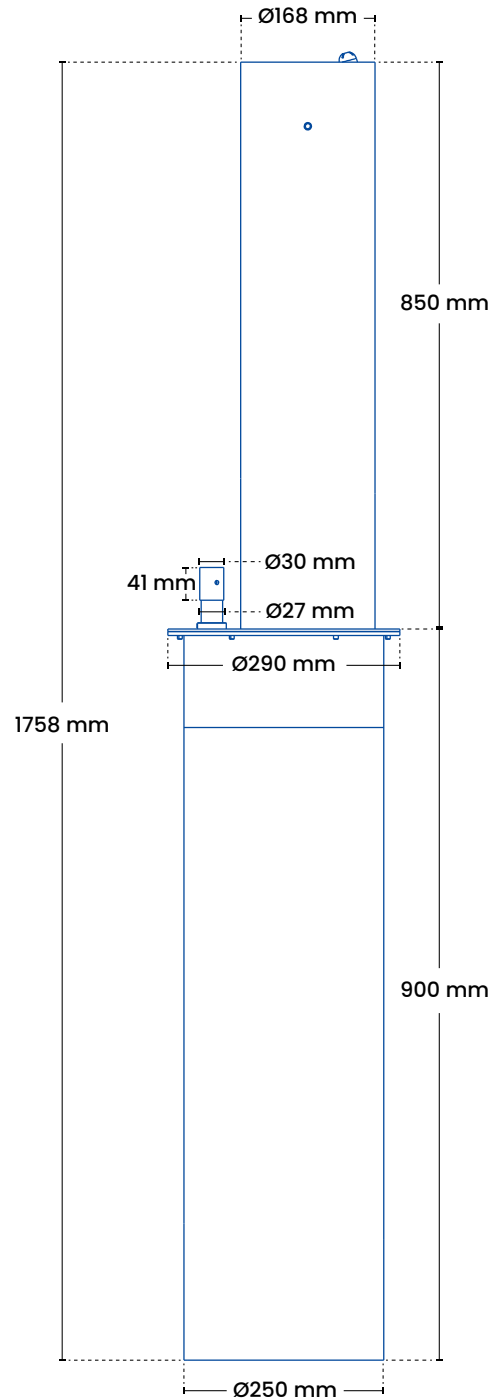

We recommend

It is recommended to use a supply water line of PEM pipe of 25 mm or larger.

Specifications

Installation target

Tap height	850 mm
Fountain height	850 mm
Connection	1/2"

Product dimensions

Total height	1750 mm
Total width	Ø290 mm
Cover	Ø290 mm
Well	Ø250x900 mm

Packaging

Measure H-B	1750 x 290 mm
Weight	10 kg

Frostline valve

Capacity	4-8 l/min. 2-6 bars
O-rings	Gasket set 9010

Models

Product	plumbing no.	Description
850	694865.200	Stainless steel

Glass blown

With a well For function and guarantee, there is a requirement for a frost-free water supply all year round, that the well is buried so that the top is in the ground and that the well is dry at all times. Below 5 degrees, no hose nozzles or equipment may be fitted.