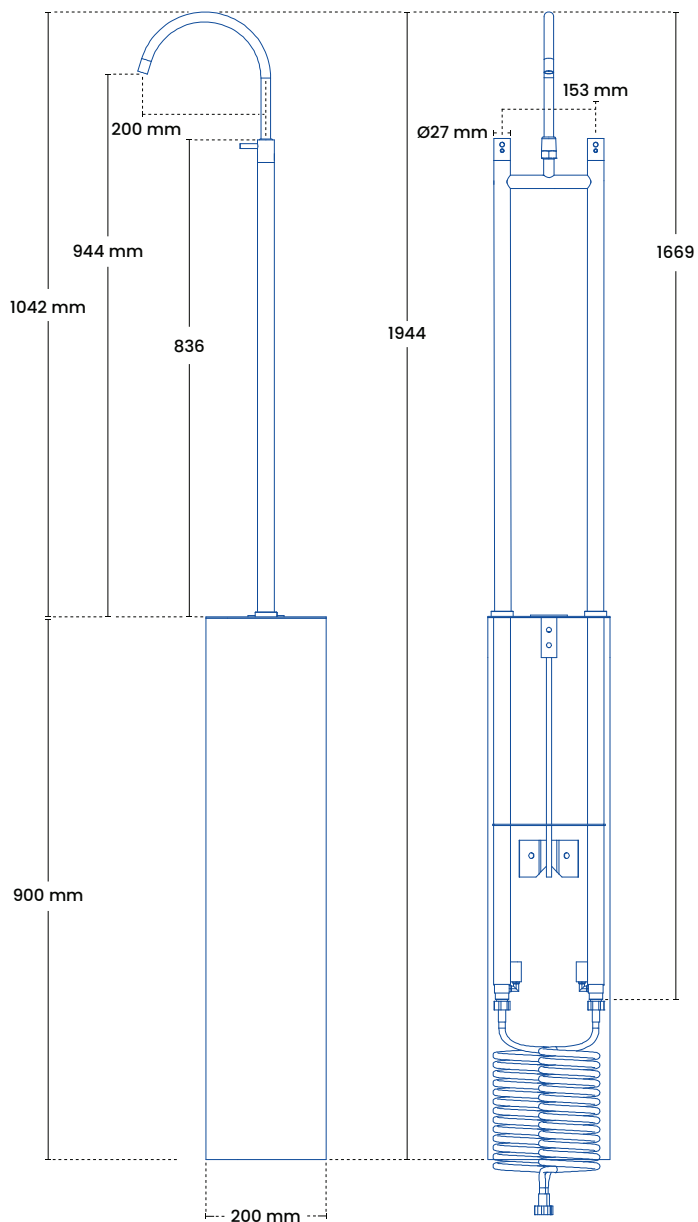

EQI FREE STANDING BATHTUB TAP

Frostline, crafted in Denmark for over 25 years, presents a diverse collection of frost-free outdoor products renowned for their elegant design, superior quality, and functionality. Our showers feature a mechanical valve that efficiently drains water after each use, enabling year-round usage without electricity. Constructed from stainless steel, they are environmentally friendly. With dual handles, adjusting water temperature is effortless.

Specifications

Product dimensions

Pipe to spout	200 mm
Stand height	1042 mm
Tap height	944 mm
Faucet height	836 mm
Center distance	153 mm
Well	W 200 mm x H 900 mm
Valve: dept in well	600 mm (minimum)
Connection	½"
Faucet connection	½"

Produktmåål

Total height	1944 mm
Total width	200 mm
Spout pipe	Ø 15 mm
Faucet	Ø 27 mm

Packaging

Dimensions H-W-D	1750 x 200 x 200 mm
Weight	14 kg

Frostline valve

Capacity	23 l/min. 2-6 bar
O-rings	Service set 9010

Variants

Product	VVS no..	Description
5080-1-101	743469024	Glassblown
5080-1-107	743469028	Copper

With well For function and warranty, there is a requirement for a frost-free water supply year-round, that the well is buried so the top is at ground level, and that the well is always dry. Below 5 degrees, hose connectors or equipment must not be installed